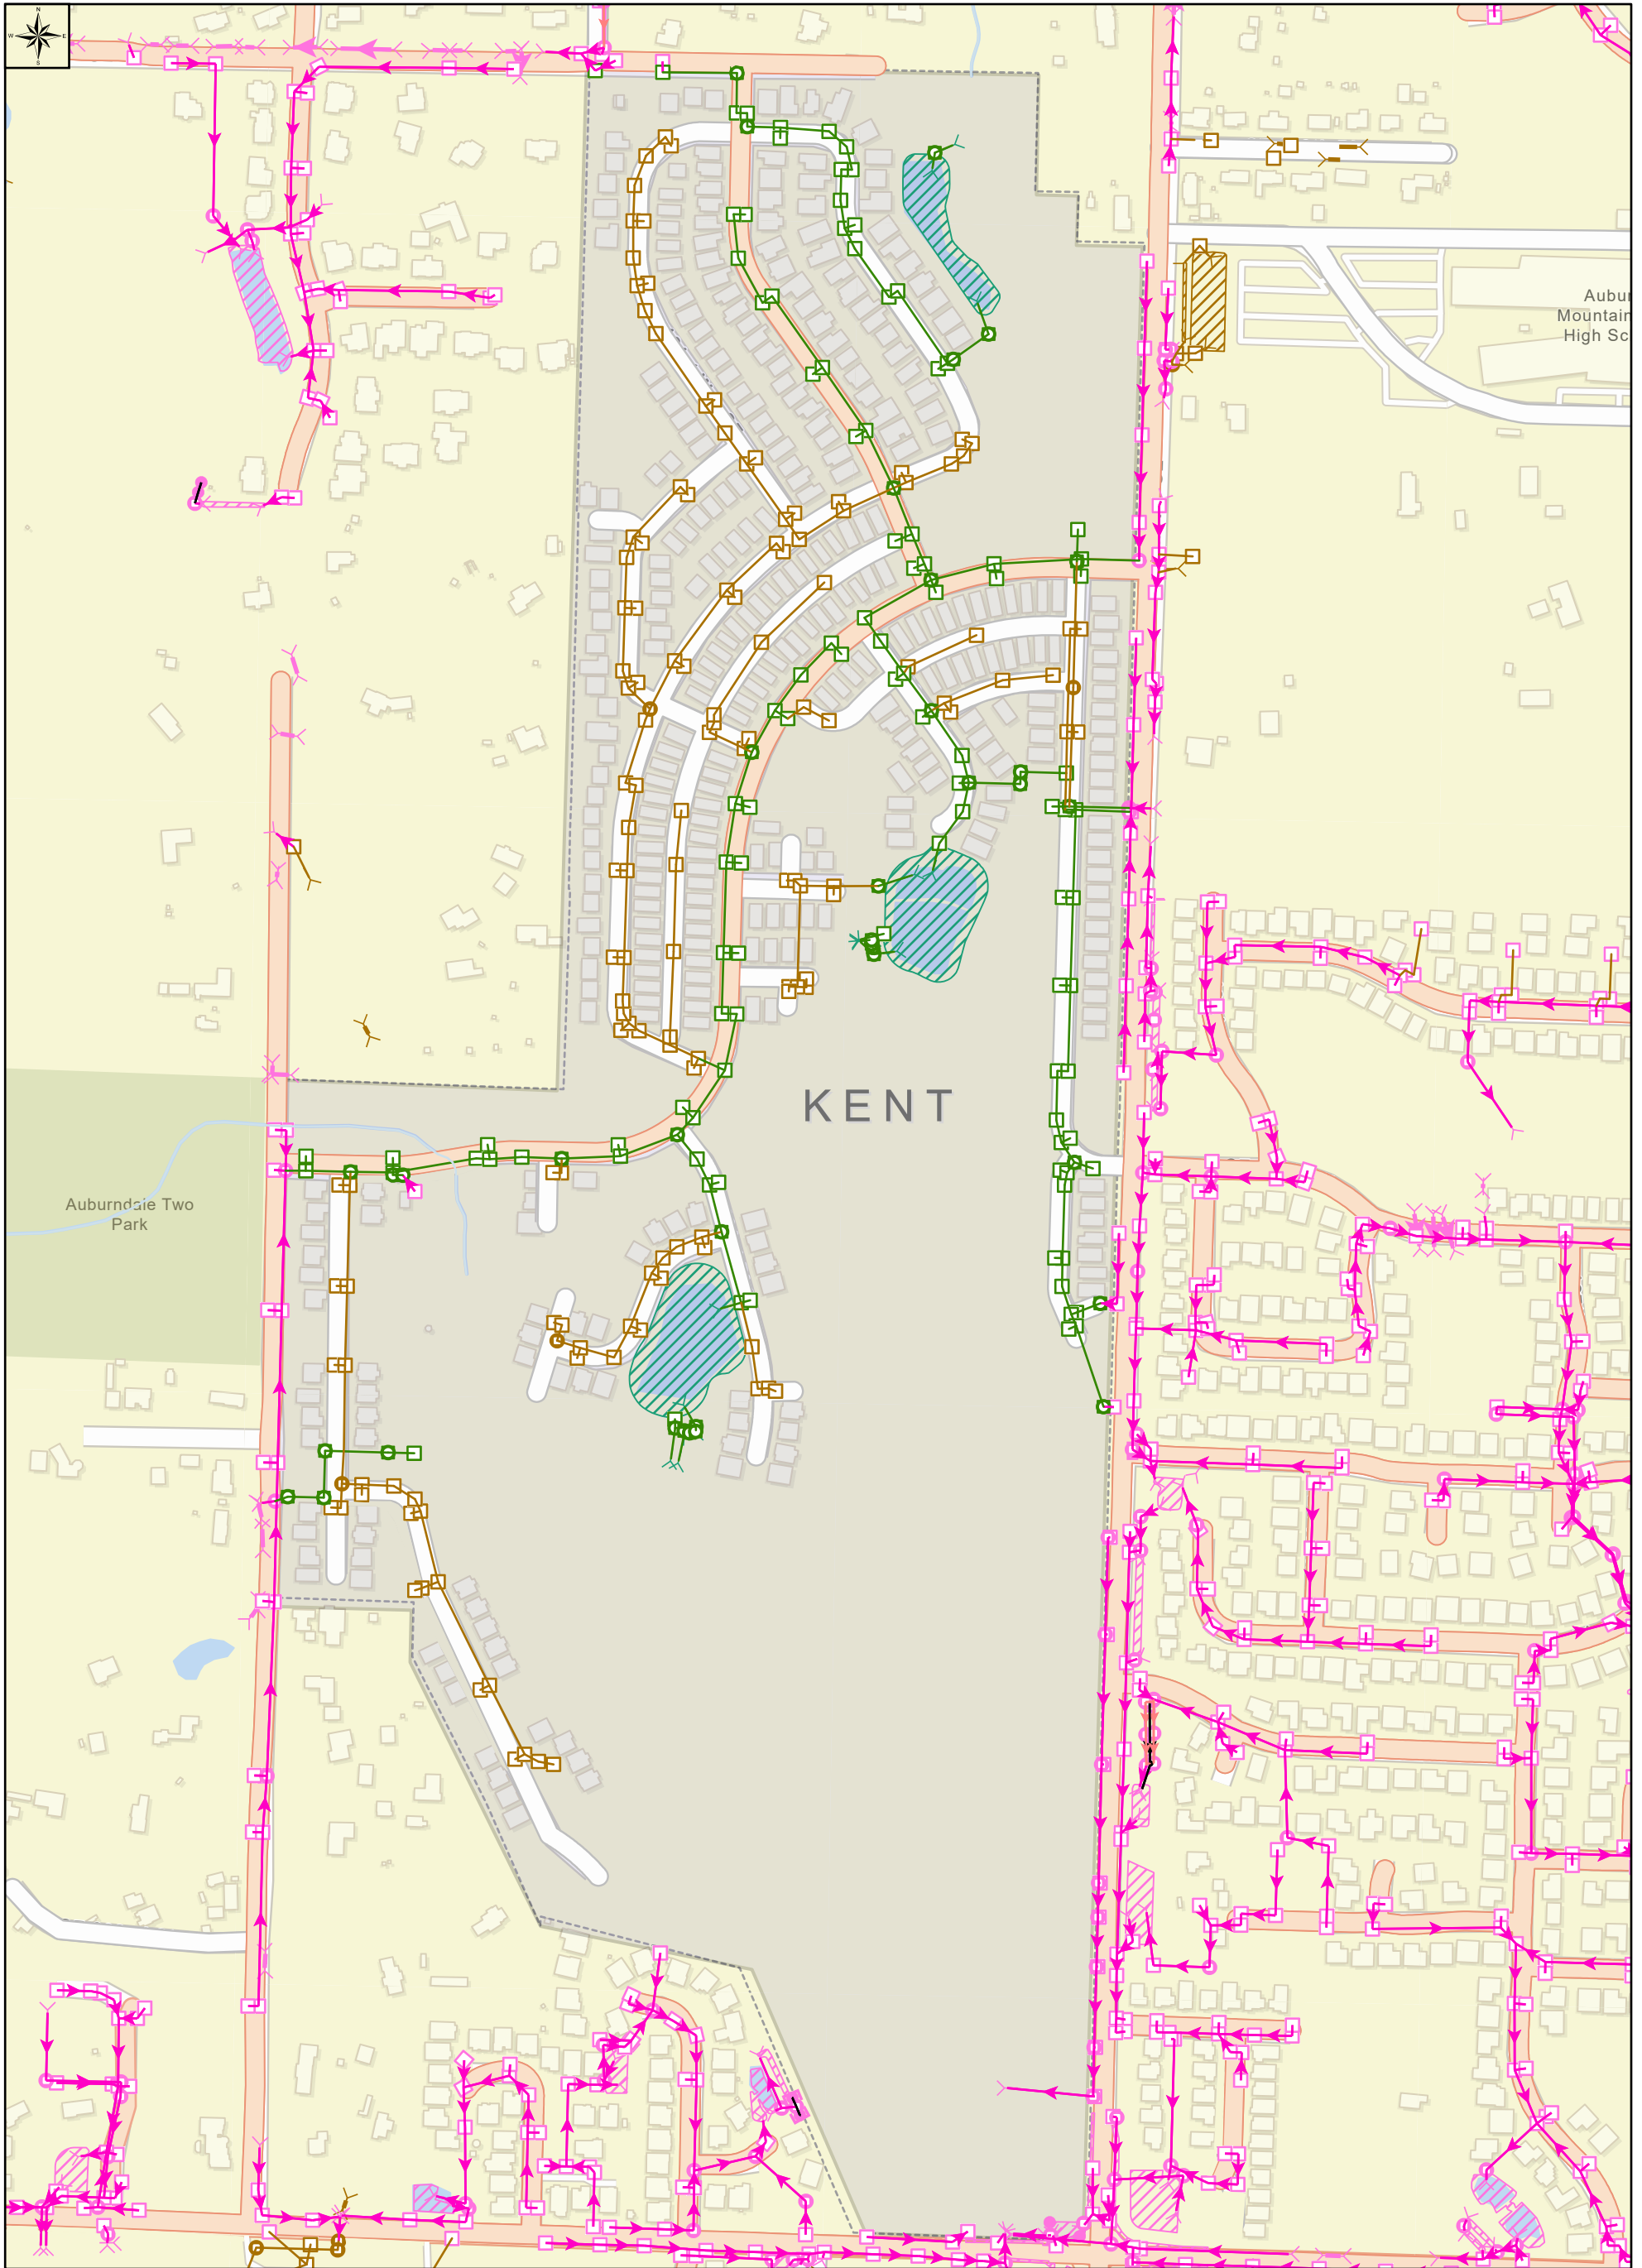

Bridges Storm Utilities

Hydrology	Storm Infrastructure	Political Boundaries	Transportation
Streams	City of Auburn	City of Auburn	Public
Lakes and Ponds	City of Kent	City of Kent	Private
	Private		

Printed On: 6/16/2022
Map ID: 6203

Information shown is for general reference purposes only and does not necessarily represent exact geographic or cartographic data as mapped. The City of Auburn makes no warranty as to its accuracy.