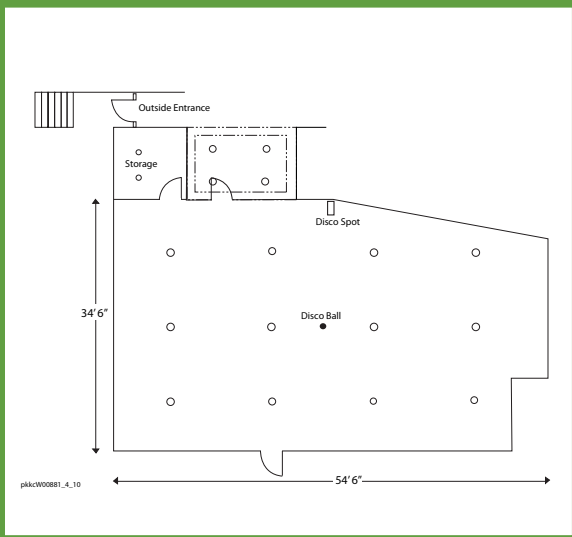

Welcome to the City of Kent Parks,
Recreation & Community Services!

Mount Rainier Room

Features:

Dimensions: 51' x 27' (1,377 square footage)

Chairs: 90

Tables: 12

Room Capacity: 120

Small Party Capacity: Not Available

Reception Capacity: Not Available

- Dry Erase Board: Yes
- Pull Down Projector Screen: Yes
- Mirrors: No
- Flooring: Tile
- Wi-Fi: Yes

**For Rental Information, Availability & Rates,
Please Contact:
Kent Commons at (253) 856-5000
or KentWA.gov/KentCommons**