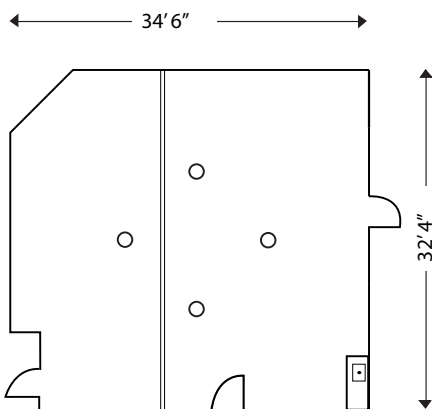

Welcome to the City of Kent Parks,
Recreation & Community Services!

Olympic Room

Features:

Dimensions: 28' x 28' (784 square footage)

Chairs: 50

Tables: 14

Room Capacity: 50

Small Party Capacity: Not Available

Reception Capacity: Not Available

- Dry Erase Board: Yes
- Pull Down Projector Screen: Yes
- Mirrors: No
- Flooring: Tile
- Wi-Fi: Yes

JPKW12083_4_15

**For Rental Information, Availability & Rates,
Please Contact:
Kent Commons at (253) 856-5000
or KentWA.gov/KentCommons**