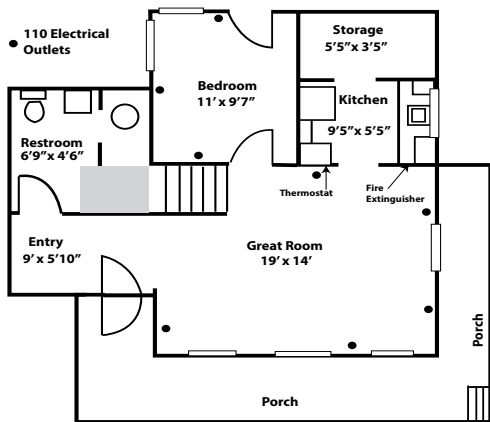

Welcome to the City of Kent Parks,
Recreation & Community Services!

Neely Soames House

Features:

Dimensions: 19' x 14' (266 square footage)

Chairs: 15

Tables: 3

Room Capacity: 15

Small Party Capacity: Not Available

Reception Capacity: Not Available

- Dry Erase Board: No
- Pull Down Projector Screen: No
- Mirrors: No
- Flooring: Hardwood
- Wi-Fi: No

JPK/W/2013_4_15

**For Rental Information, Availability & Rates,
Please Contact:
Kent Commons at (253) 856-5000
or KentWA.gov/KentCommons**