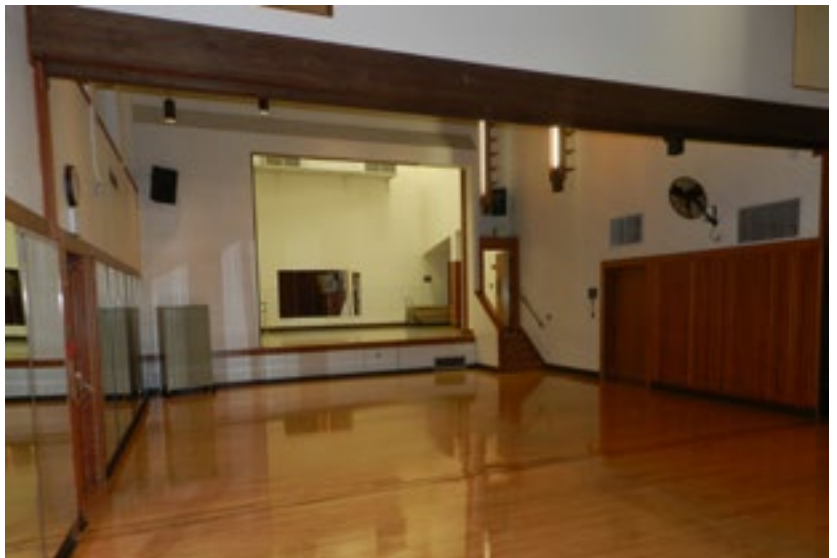

Welcome to the City of Kent Parks,
Recreation & Community Services!

Crystal Mountain Hall & Stage Room

Features:

Dimensions: 58' x 30' (1740 square footage)

Chairs: 120

Tables: 32

Room Capacity: 120

Small Party Capacity: Not Available

Reception Capacity: 120

- Dry Erase Board: Yes
- Pull Down Projector Screen: Yes
- Mirrors: Yes
- Flooring: Hardwood
- Wi-Fi: Yes

JKKWT2013_4_15

**For Rental Information, Availability & Rates,
Please Contact:
Kent Commons at (253) 856-5000
or KentWA.gov/KentCommons**