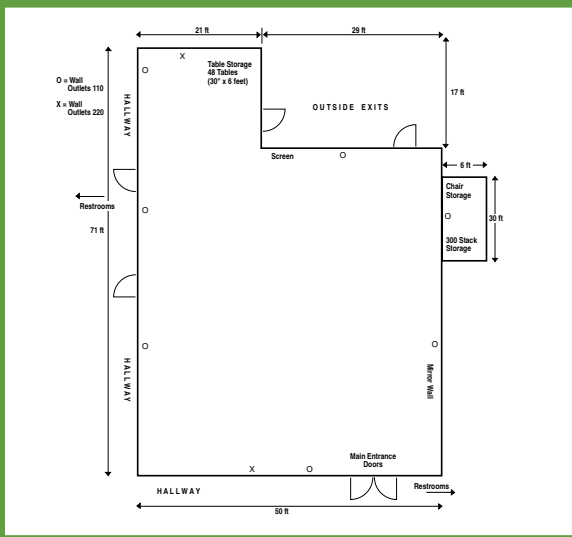

Welcome to the City of Kent Parks,
Recreation & Community Services!

Green River Room

Features:

Dimensions: 50' x 54' (2,700 square footage)

Chairs: 150

Tables: 48

Room Capacity: 150

Small Party Capacity: 50

Reception Capacity: 150

- Dry Erase Board: Yes
- Pull Down Projector Screen: Yes
- Mirrors: Yes
- Flooring: Hardwood
- Wi-Fi: Yes

JKKWT2023_4_15

**For Rental Information, Availability & Rates,
Please Contact:
Kent Commons at (253) 856-5000
or KentWA.gov/KentCommons**