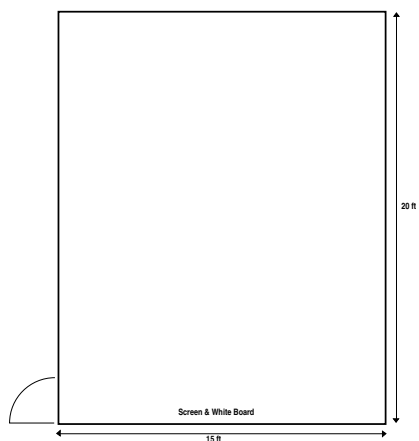

Welcome to the City of Kent Parks,
Recreation & Community Services!

Interurban Room

Features:

Dimensions: 15' x 19' (285 square footage)

Chairs: 20

Tables: 4

Room Capacity: 20

Small Party Capacity: Not Available

Reception Capacity: Not Available

- Dry Erase Board: Yes
- Pull Down Projector Screen: Yes
- Mirrors: No
- Flooring: Carpet
- Wi-Fi: Yes

JPKW12083_4_15

**For Rental Information, Availability & Rates,
Please Contact:
Kent Commons at (253) 856-5000
or KentWA.gov/KentCommons**