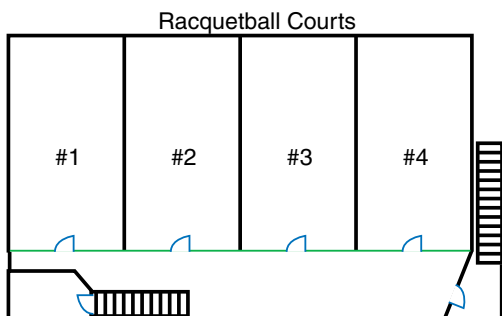

4 full size handball/racquetball courts
1 day an advance to schedule a court on the hour at
the reservation line 253.856.5000

Fee - \$7.00 for an hour or ask the front desk about our
punch card

JPKENT2013_4_15