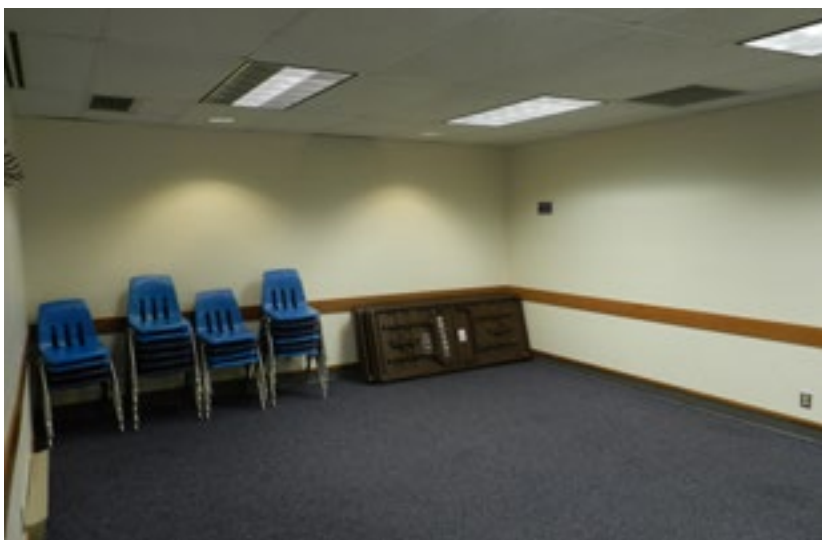

Welcome to the City of Kent Parks,
Recreation & Community Services!

Interurban Room

Features:

Dimensions: 15' x 19' (285 square footage)

Chairs: 20

Tables: 4

Room Capacity: 20

Small Party Capacity: Not Available

Reception Capacity: Not Available

- Dry Erase Board: Yes
- Pull Down Projector Screen: Yes
- Mirrors: No
- Flooring: Carpet
- Wi-Fi: Yes

JPKW12083_4_15

**For Rental Information, Availability & Rates,
Please Contact:
Kent Commons at (253) 856-5000
or KentWA.gov/KentCommons**