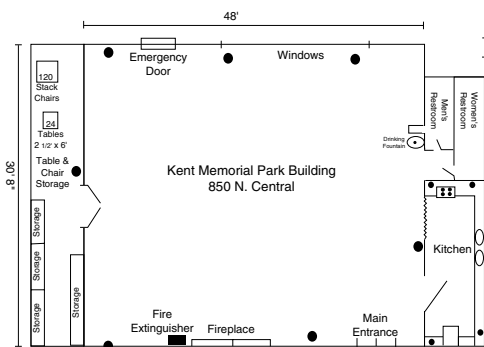

Welcome to the City of Kent Parks,
Recreation & Community Services!

Kent Memorial Building

Features:

Dimensions: 52' x 30' (1,560 square footage)

Chairs: 120

Tables: 24

Room Capacity: 120

Small Party Capacity: Not Available

Reception Capacity: 120

- Dry Erase Board: Yes
- Pull Down Projector Screen: No
- Mirrors: No
- Flooring: Tile
- Wi-Fi: No

JKKWT2013_4_15

**For Rental Information, Availability & Rates,
Please Contact:
Kent Commons at (253) 856-5000
or KentWA.gov/KentCommons**