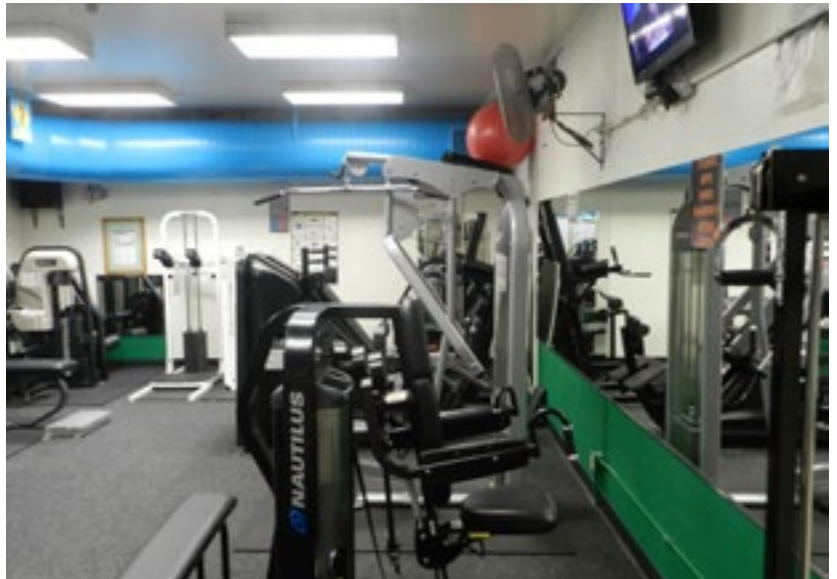

Welcome to the City of Kent Parks,
Recreation & Community Services!

Weight Room

Features:

Dimensions: 36'x 18' (648 square footage)

Room Capacity: 15

Pass is unlimited for $12.50 for 30 days or you
candrop in for $2.00

Senior rates (55 and older) – pass is unlimited for
$6.25 for 30 days or you can drop in for $1.00

Amenities: Nautilus machines for complete workout
including treadmills, ellipticals, exercises bikes, and
dip/chin/stomach machine.

JKKWT2013_4_15

For More Information

Please Contact:

Kent Commons at (253) 856-5000

or KentWA.gov/KentCommons