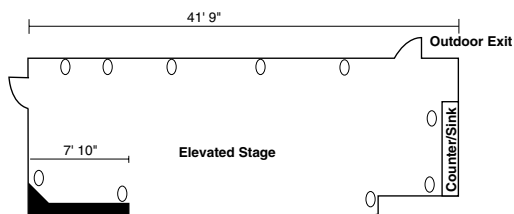

Welcome to the City of Kent Parks,
Recreation & Community Services!

Stage Room

Features:

Dimensions: 19'x 30 (570 square footage)

Chairs: 40

Tables: 8

Room Capacity: 40

Small Party Capacity: 25

Reception Capacity: Not Available

- Dry Erase Board: Yes
- Pull Down Projector Screen: Yes
- Mirrors: Yes
- Flooring: Hardwood with mats
- Wi-Fi: Yes

JPKENT2013_4_15

**For Rental Information, Availability & Rates,
Please Contact:
Kent Commons at (253) 856-5000
or KentWA.gov/KentCommons**