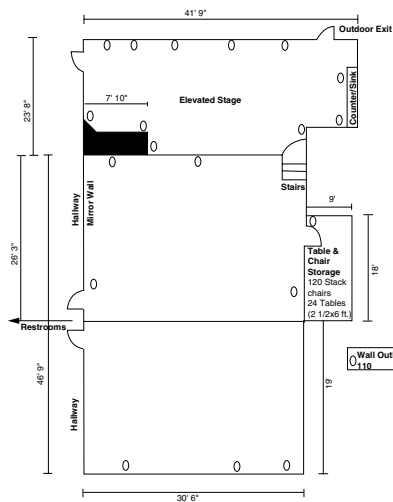

Welcome to the City of Kent Parks,
Recreation & Community Services!

Crystal Mountain Hall & Stage Room

Features:

Dimensions: 58' x 30' (1740 square footage)

Chairs: 120

Tables: 32

Room Capacity: 120

Small Party Capacity: Not Available

Reception Capacity: 120

- Dry Erase Board: Yes
- Pull Down Projector Screen: Yes
- Mirrors: Yes
- Flooring: Hardwood
- Wi-Fi: Yes

JKKWT2013_4_15

**For Rental Information, Availability & Rates,
Please Contact:
Kent Commons at (253) 856-5000
or KentWA.gov/KentCommons**