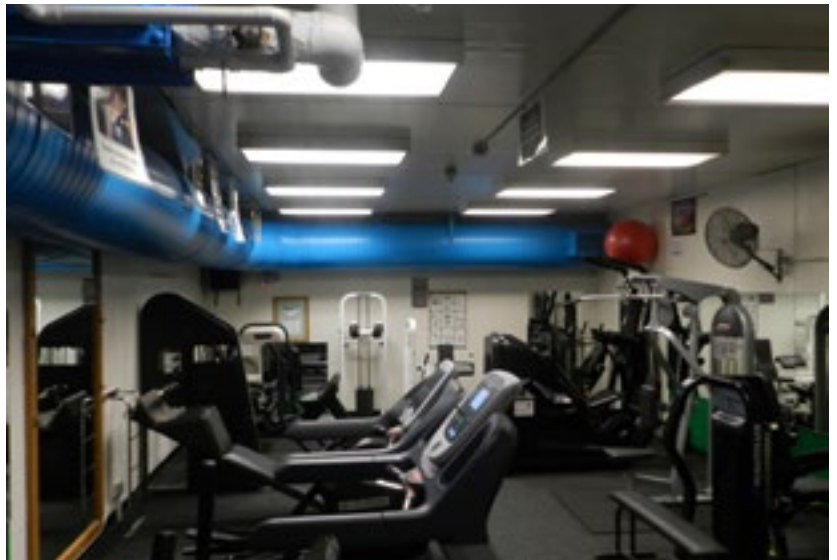

Welcome to the City of Kent Parks,
Recreation & Community Services!

Weight Room

Features:

Dimensions: 36'x 18' (648 square footage)

Room Capacity: 15

Pass is unlimited for $12.50 for 30 days or you
candrop in for $2.00

Senior rates (55 and older) – pass is unlimited for
$6.25 for 30 days or you can drop in for $1.00

Amenities: Nautilus machines for complete workout
including treadmills, ellipticals, exercises bikes, and
dip/chin/stomach machine.

JKKWT2013_4_15

For More Information

Please Contact:

Kent Commons at (253) 856-5000

or KentWA.gov/KentCommons