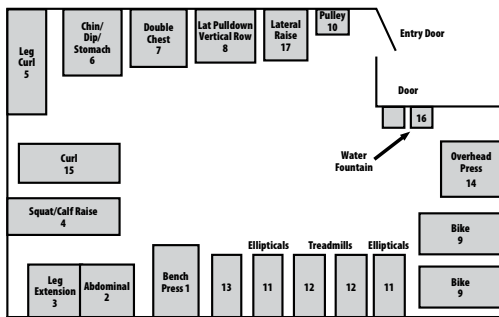

Welcome to the City of Kent Parks,
Recreation & Community Services!

Weight Room

Features:

Dimensions: 36'x 18' (648 square footage)

Room Capacity: 15

Pass is unlimited for $12.50 for 30 days or you
candrop in for $2.00

Senior rates (55 and older) – pass is unlimited for
$6.25 for 30 days or you can drop in for $1.00

Amenities: Nautilus machines for complete workout
including treadmills, ellipticals, exercises bikes, and
dip/chin/stomach machine.

JKKWT2013_4_15

For More Information

Please Contact:

Kent Commons at (253) 856-5000

or KentWA.gov/KentCommons