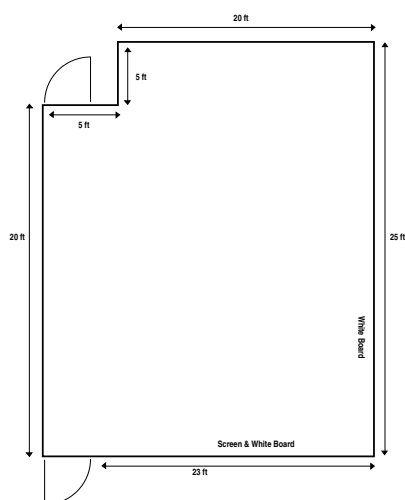

Welcome to the City of Kent Parks,
Recreation & Community Services!

Mill Creek Room

Features:

Dimensions: 24' x 22' (528 square footage)

Chairs: 40

Tables: 8

Room Capacity: 40

Small Party Capacity: 25

Reception Capacity: Not Available

- Dry Erase Board: Yes
- Pull Down Projector Screen: Yes
- Mirrors: No
- Flooring: Carpet
- Wi-Fi: Yes

JKENT2013_4_15

**For Rental Information, Availability & Rates,
Please Contact:
Kent Commons at (253) 856-5000
or KentWA.gov/KentCommons**