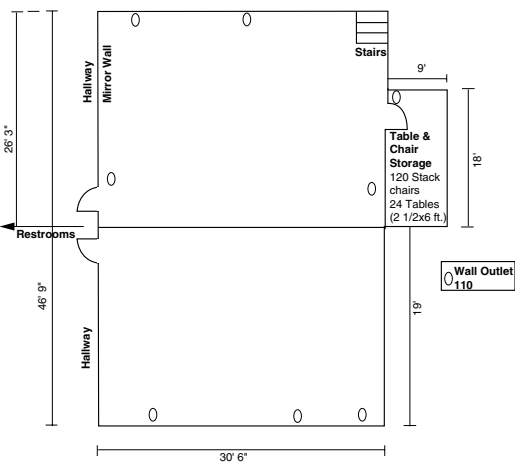

Welcome to the City of Kent Parks,
Recreation & Community Services!

Crystal Mountain Hall

Features:

Dimensions: 30' x 39' (1,170 square footage)

Chairs: 90

Tables: 24

Room Capacity: 90

Small Party Capacity: 50

Reception Capacity: Not Available

- Dry Erase Board: No
- Pull Down Projector Screen: Yes
- Mirrors: Yes
- Flooring: Hardwood
- Wi-Fi: Yes

JKKWT2013_4_15

**For Rental Information, Availability & Rates,
Please Contact:
Kent Commons at (253) 856-5000
or KentWA.gov/KentCommons**