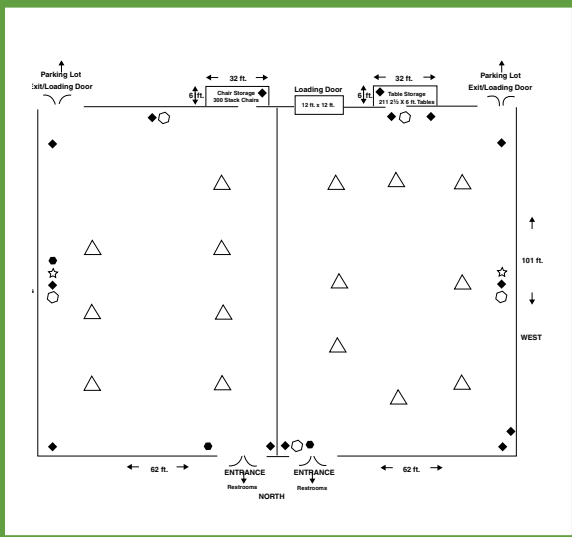

Welcome to the City of Kent Parks,
Recreation & Community Services!

East or West Gym

Features:

Dimensions: 62' x 101' (6,262 square footage)

Chairs: 250

Tables: 60

Room Capacity: 250

Small Party Capacity: Not Available

Reception Capacity: 200

- Dry Erase Board: No
- Pull Down Projector Screen: No
- Mirrors: No
- Flooring: Hardwood
- Wi-Fi: Yes

JKK12083_4_15

**For Rental Information, Availability & Rates,
Please Contact:
Kent Commons at (253) 856-5000
or KentWA.gov/KentCommons**