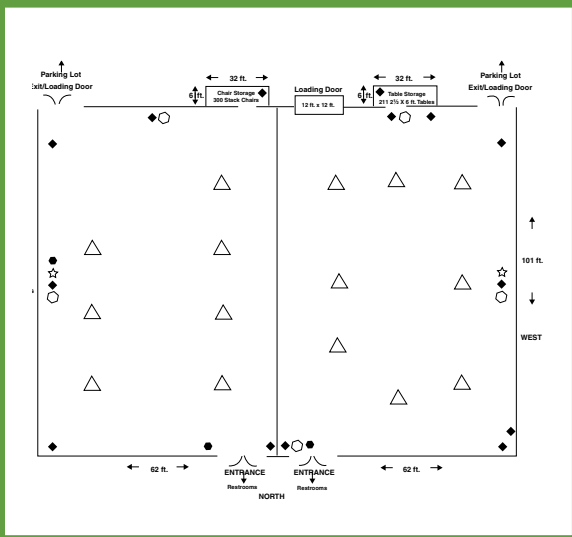

Welcome to the City of Kent Parks,
Recreation & Community Services!

East & West Gym

Features:

Dimensions: 124' x 101' (12,524 square footage)

Chairs: 600

Tables: 211

Room Capacity: 600

Small Party Capacity: Not Available

Reception Capacity: 400

- Dry Erase Board: No
- Pull Down Projector Screen: No
- Mirrors: No
- Flooring: Hardwood
- Wi-Fi: Yes

JKK12083_4_15

**For Rental Information, Availability & Rates,
Please Contact:
Kent Commons at (253) 856-5000
or KentWA.gov/KentCommons**