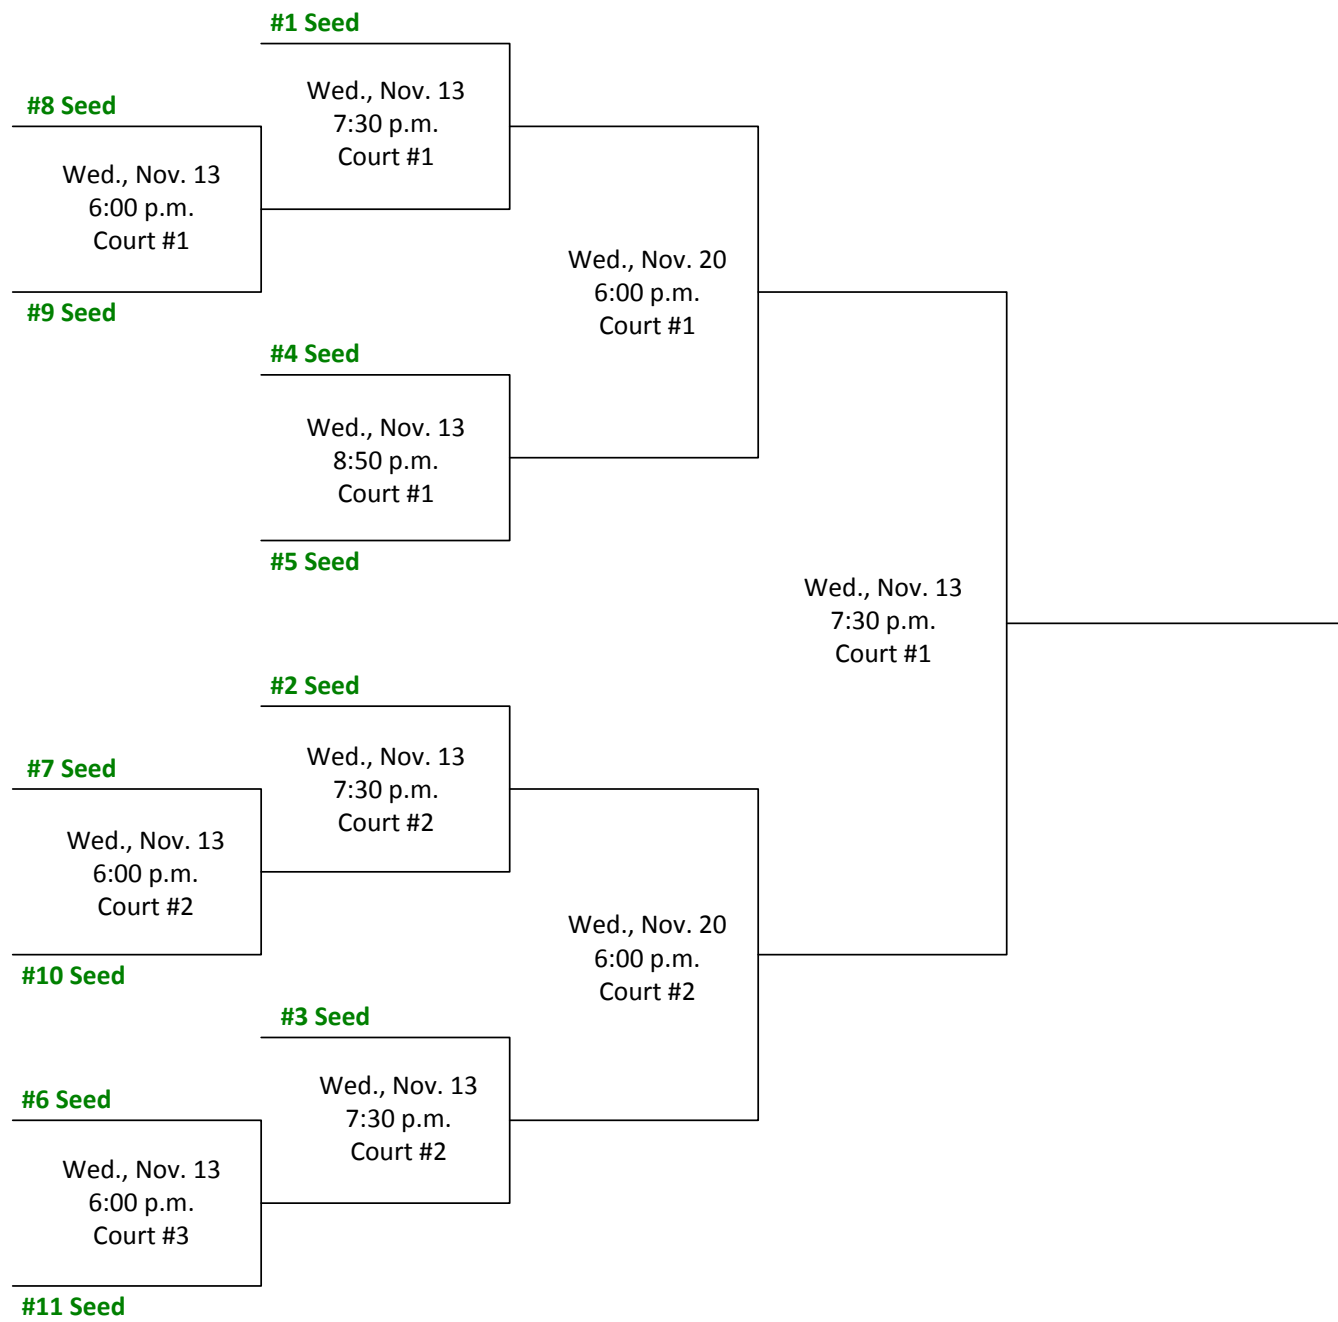

City of Kent Parks, Recreation & Community Services
2019 Fall Volleyball League – Wednesday Upper Competitive Division

Team Name	Coach	Team Name	Coach
Safe Sets	Shelley Mooth	Mmm...Bacon	Lindsey Kull
Volleyholics	Brittany Mani	Volleybrawlers	Lauren Landis
Pass & Hitties	Ashley Peters	Notorious D.I.G.	Samantha Potts
Got It?!	Julie Brazeau	The Hit Show	Annamarie Thornton
Geri's Girls	Colleen Lenahan	Dig Deep	Angie Dirk
Two Blocks Away	Carey Fry		

Tournament Bracket:

Kent Commons
525 4th Ave N, Kent, 98032

1. Facility Hours:
   Monday through Thursday – 6:00 a.m. to 10:00 p.m.
   Friday – 6:00 a.m. to 9:00 p.m. / Saturdays – 8:00 a.m. to 9:00 p.m.
2. Teams with games ending after 9:45 p.m. must vacate the facility as soon as possible.
3. No Showers will be permitted after 9:45 p.m.
4. Children under the age of 12 must be supervised by an adult while in the Kent Commons Facility.