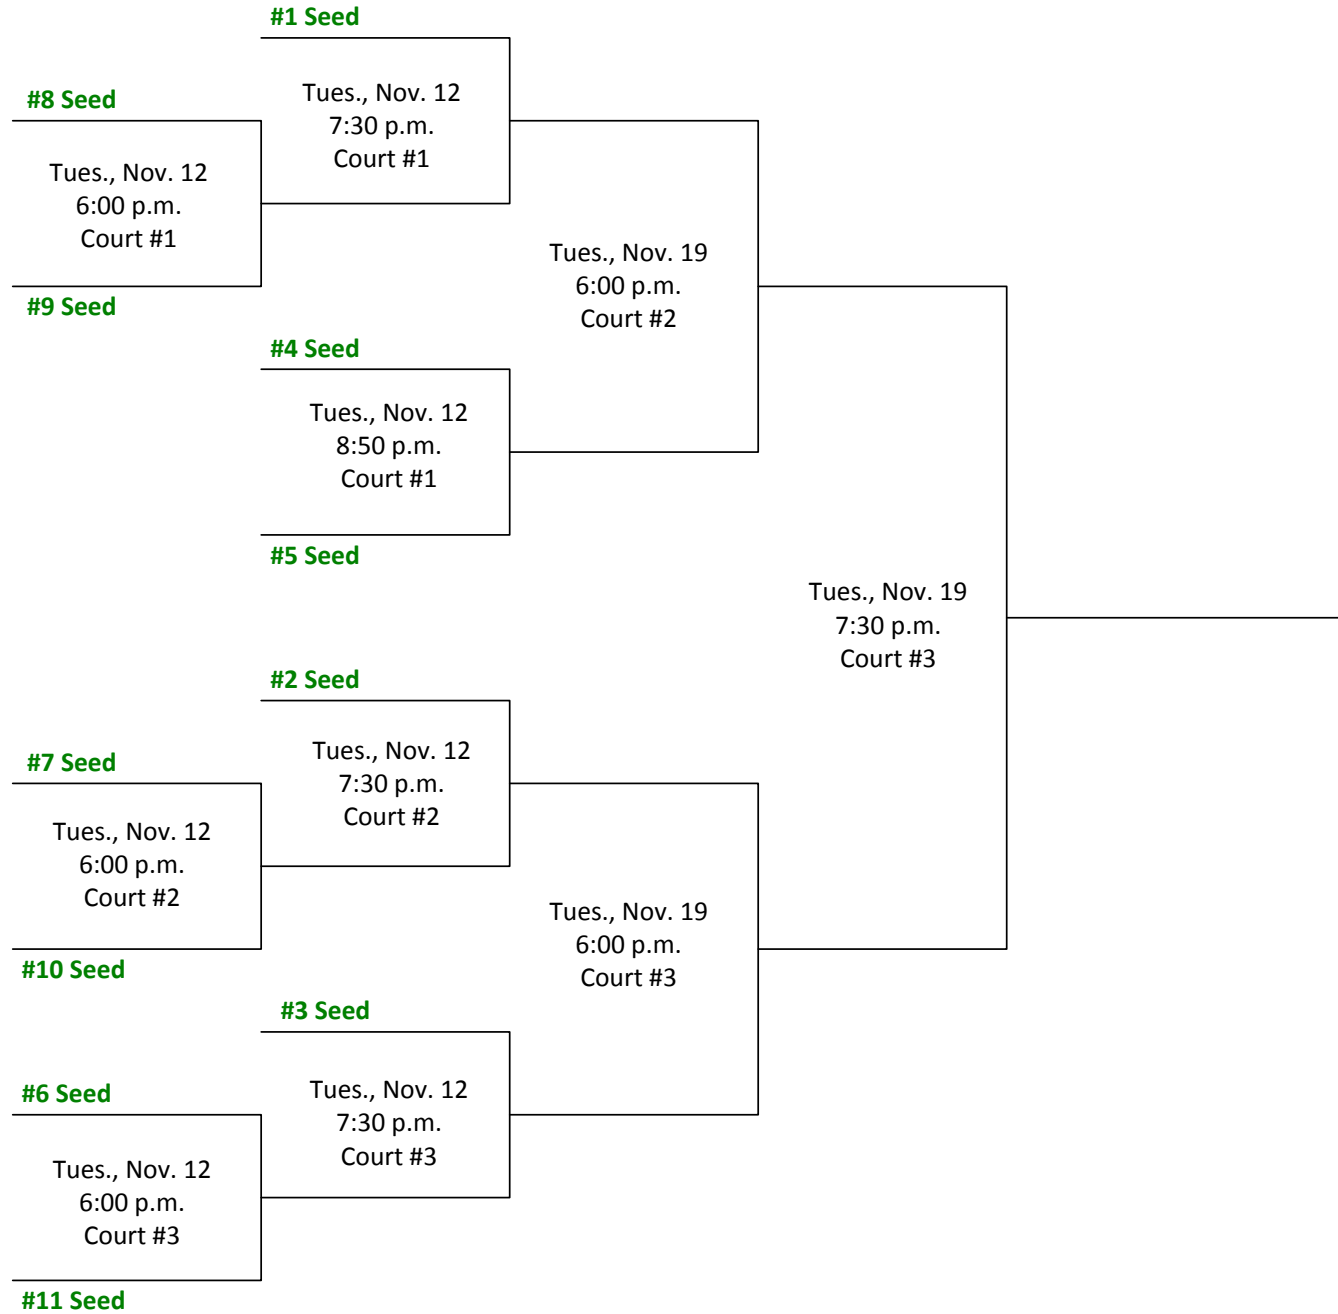

City of Kent Parks, Recreation & Community Services
2019 Fall Volleyball League - Tuesday Open Middle Recreation Division

Team Name	Coach	Team Name	Coach
Flying Pancakes	Mike Kallen	Can You Dig It	Ashley Mohoric
K-Towns Finest	Anthony Melchoir	No Diggity	Julie Brazeau
Beeet!!	Simon Ving	Get Slammed	Norb Caoli
IGY6	Jay Kallaher	The Goal Diggers	Hoa Pantastico
The 7 Deadly Sins	Jesse Thao	Win Ugly	Tom Greive
Mos Framing	Mario Ocon		

Tournament Bracket:

Kent Commons
525 4th Ave N, Kent, 98032

1. Facility Hours:
   Monday through Thursday – 6:00 a.m. to 10:00 p.m.
   Friday – 6:00 a.m. to 9:00 p.m. / Saturdays – 8:00 a.m. to 9:00 p.m.
2. Teams with games ending after 9:45 p.m. must vacate the facility as soon as possible.
3. No Showers will be permitted after 9:45 p.m.
4. Children under the age of 12 must be supervised by an adult while in the Kent Commons Facility.