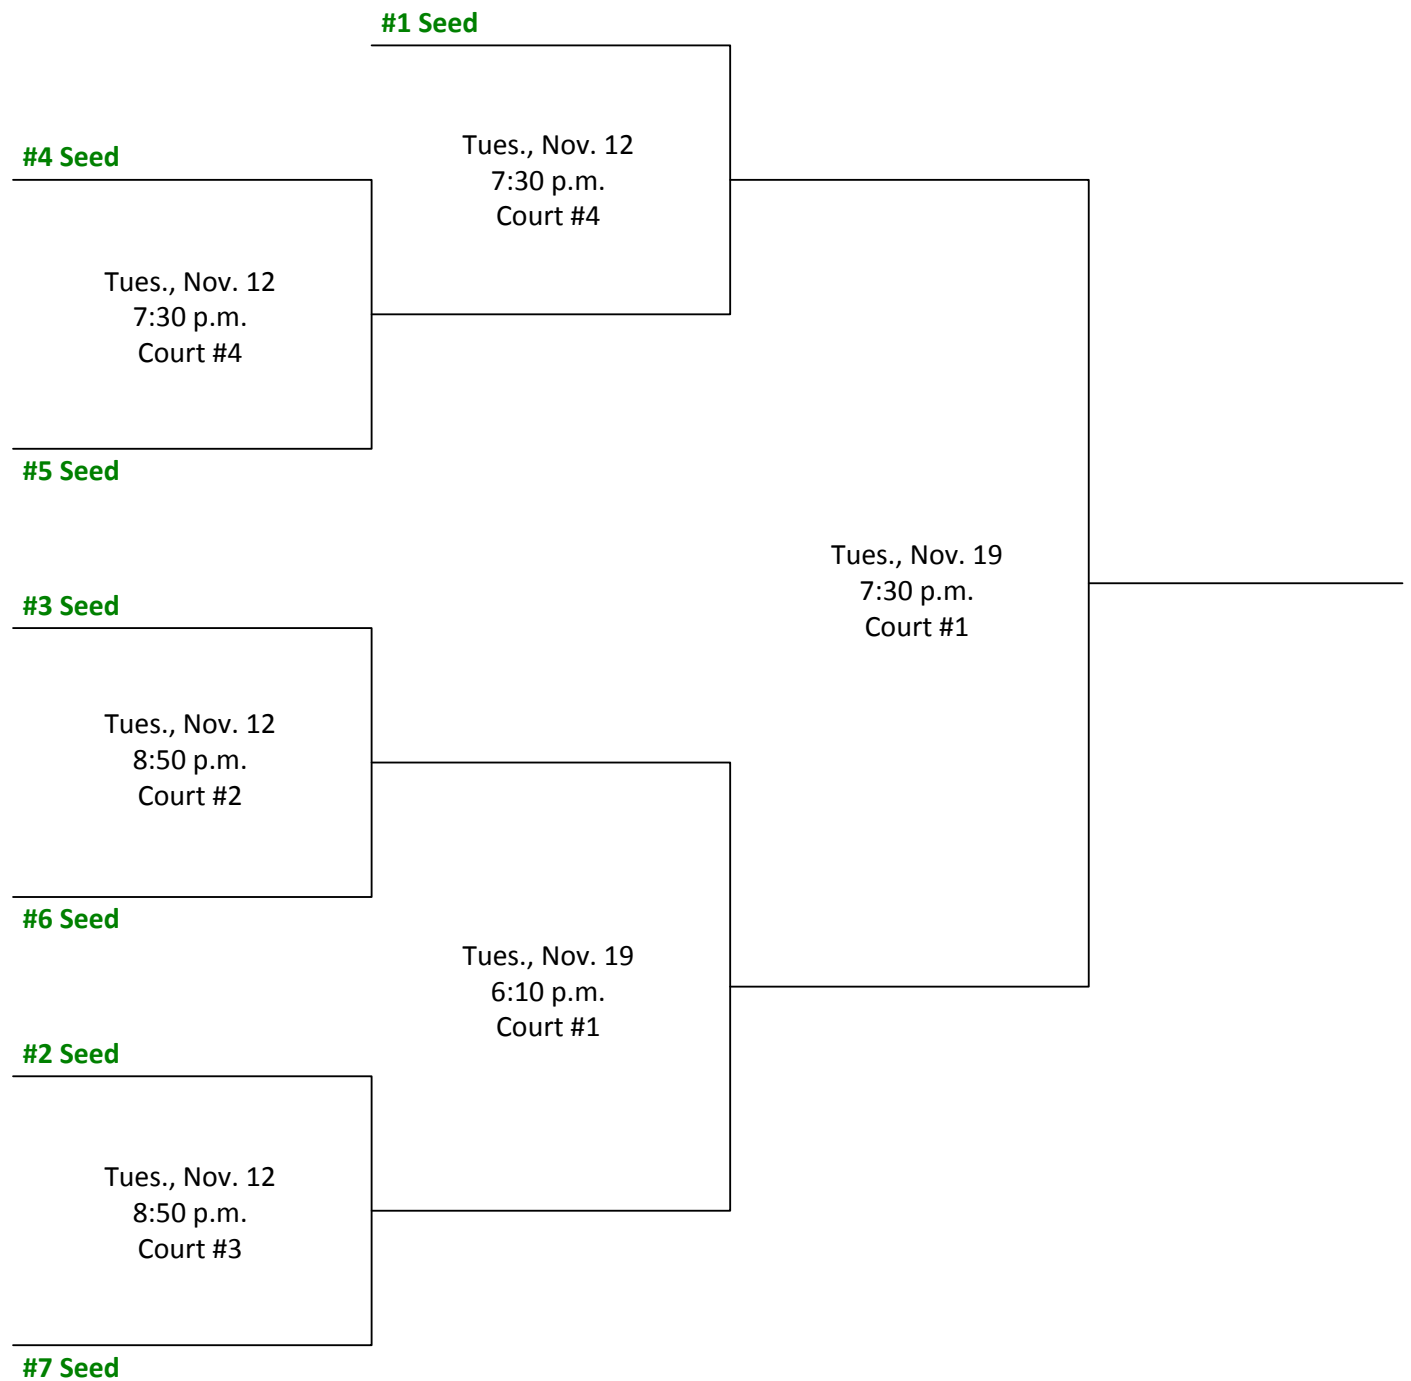

City of Kent Parks, Recreation & Community Services
2019 Fall Volleyball League - Tuesday Open Lower Recreation Division

---

Tournament Bracket:

Kent Commons
525 4th Ave N, Kent, 98032

---

1. Facility Hours:
    Monday through Thursday – 6:00 a.m. to 10:00 p.m.
    Friday – 6:00 a.m. to 9:00 p.m. / Saturdays – 8:00 a.m. to 9:00 p.m.
  2. Teams with games ending after 9:45 p.m. must vacate the facility as soon as possible.
  3. No Showers will be permitted after 9:45 p.m.
  4. Children under the age of 12 must be supervised by an adult while in the Kent Commons Facility.
2. ---