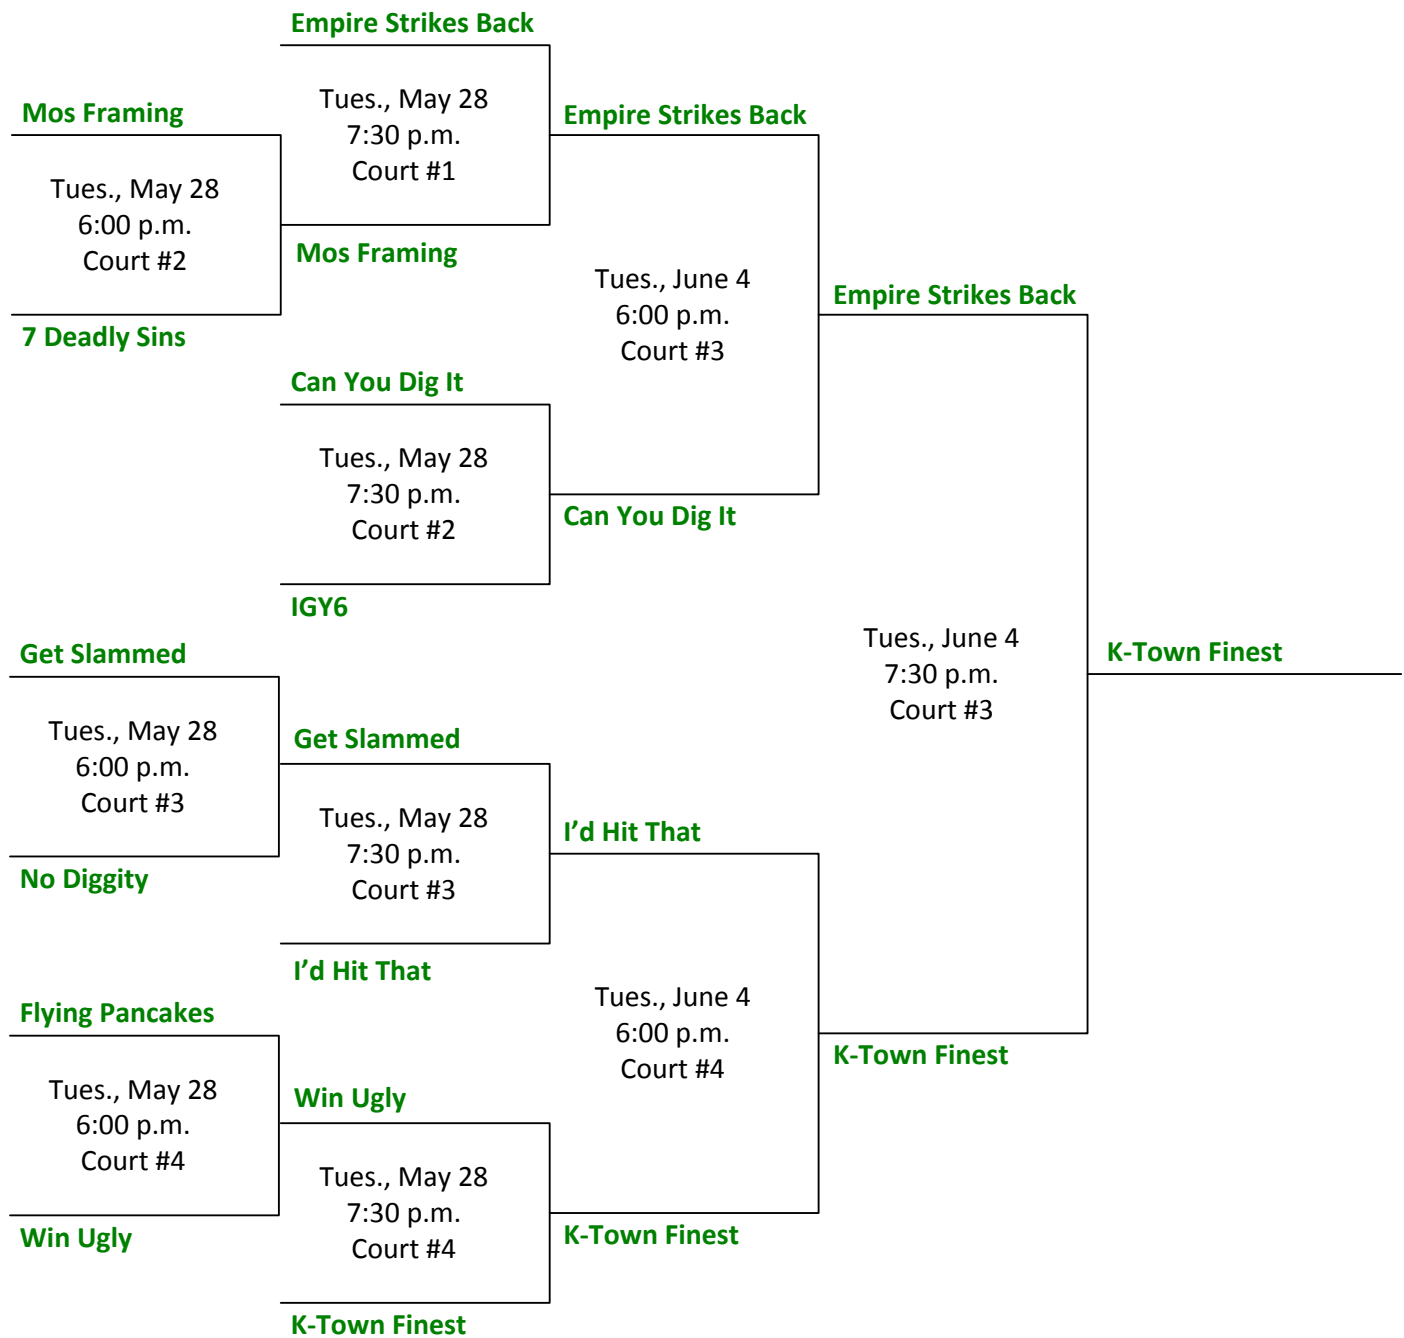

City of Kent Parks, Recreation & Community Services
2019 Spring Volleyball League - Tuesday Open Middle Recreation Division

Tournament Bracket:

Kent Commons
525 4th Ave N, Kent, 98032

1. Facility Hours:
 Monday through Thursday – 6:00 a.m. to 10:00 p.m.
 Friday – 6:00 a.m. to 9:00 p.m. / Saturdays – 8:00 a.m. to 9:00 p.m.
 2. Teams with games ending after 9:45 p.m. must vacate the facility as soon as possible.
 3. No Showers will be permitted after 9:45 p.m.
 4. Children under the age of 12 must be supervised by an adult while in the Kent Commons Facility.
-