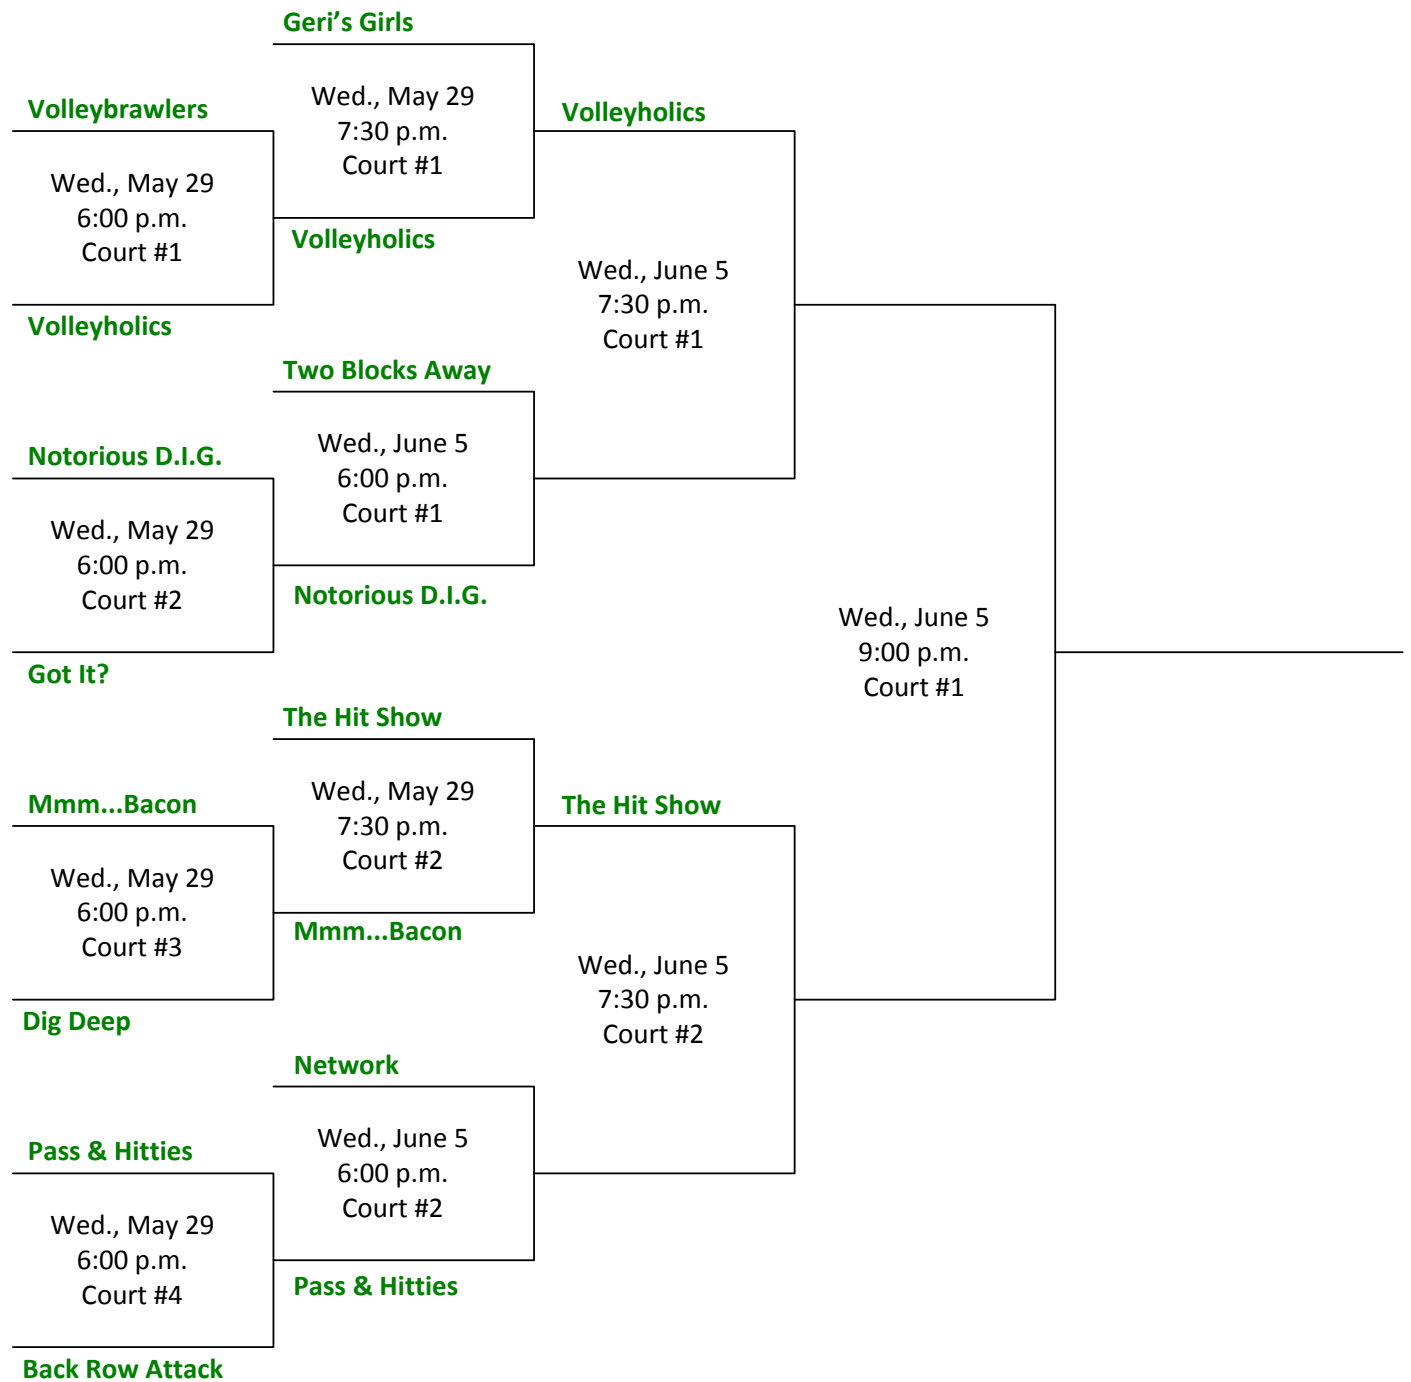

City of Kent Parks, Recreation & Community Services
2019 Spring Volleyball League - Womens Upper Competitive Division

Team Name	Captains
Volleyholics	Brittany Mani
The Hit Show	Annamarie Thornton
Network	Shelley Mooth
Pass & Hitties	Ashley Peters
Notorious D.I.G.	Samantha Potts
Two Blocks Away	Carey Gindlesperger
Mmm...Bacon	Lindsey Kull
Geri's Girls	Colleen Lenahan
Dig Deep	Angie Dirk
Back Row Attack	Randi Nelson
Got It?!	Julie Brazeau
Volleybrawlers	Lauren Landis

Tournament Bracket:

Kent Commons
525 4th Ave N, Kent, 98032

1. Facility Hours:
   Monday through Thursday – 6:00 a.m. to 10:00 p.m.
   Friday – 6:00 a.m. to 9:00 p.m. / Saturdays – 8:00 a.m. to 9:00 p.m.
2. Teams with games ending after 9:45 p.m. must vacate the facility as soon as possible.
3. No Showers will be permitted after 9:45 p.m.
4. Children under the age of 12 must be supervised by an adult while in the Kent Commons Facility.