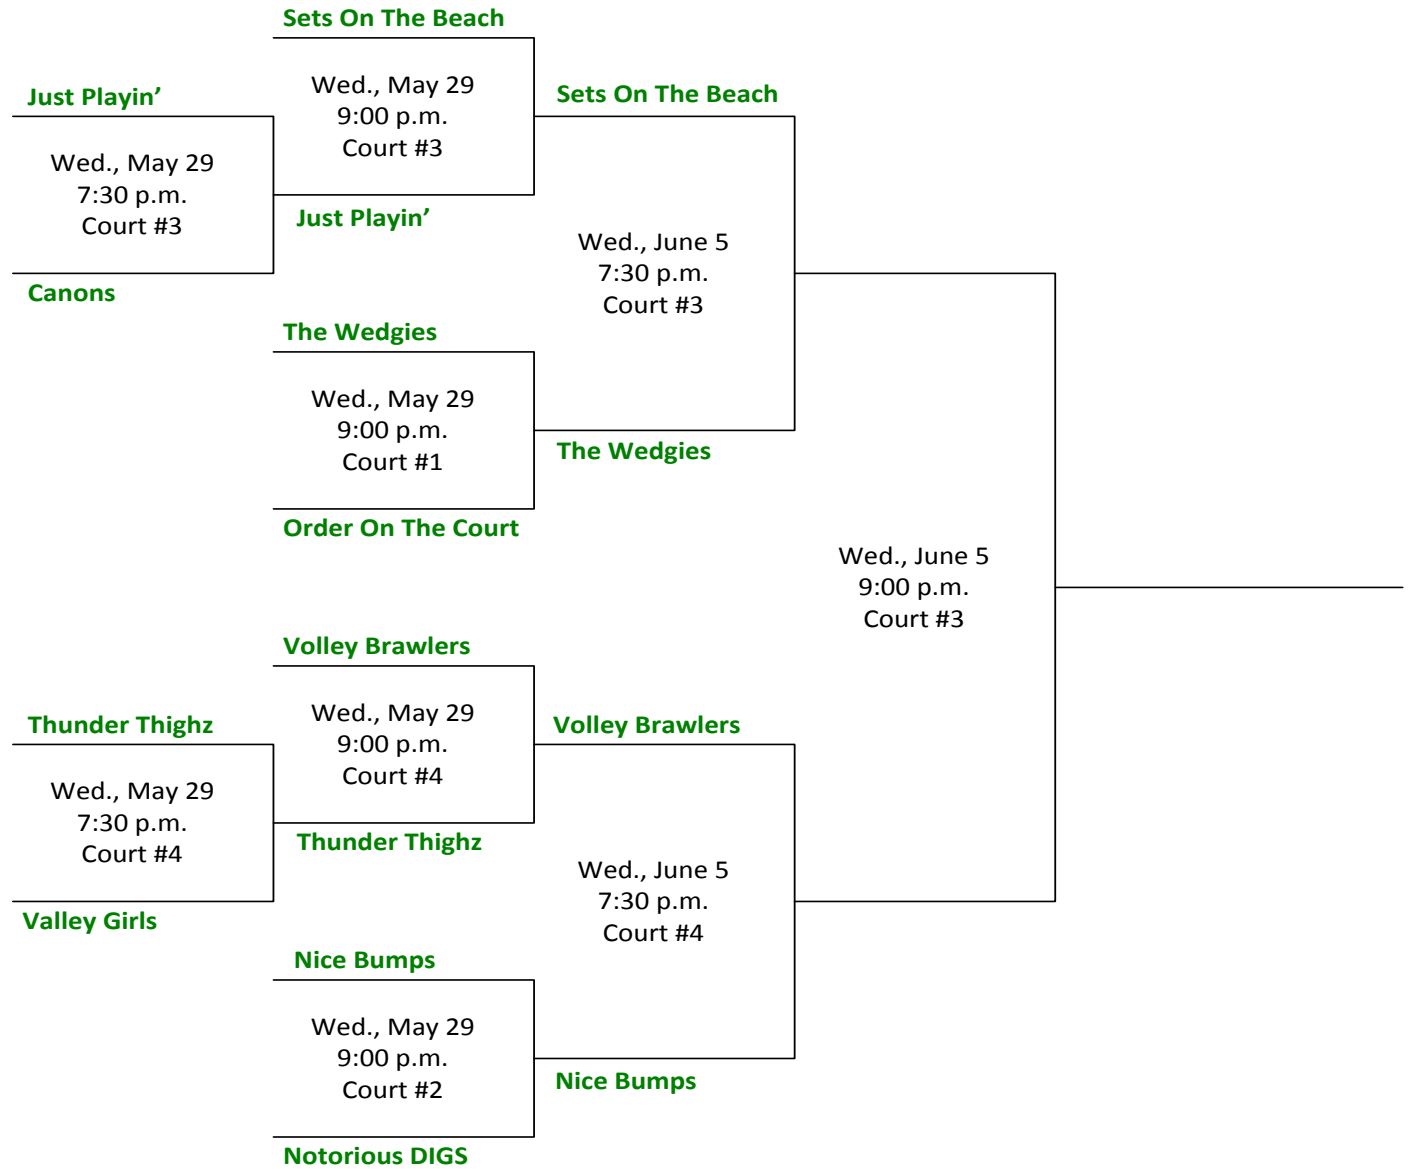

City of Kent Parks, Recreation & Community Services
2019 Spring Volleyball League - Womens Lower Competitive Division

---

Tournament Bracket:

Kent Commons
525 4th Ave N, Kent, 98032

---

1. Facility Hours:
    Monday through Thursday – 6:00 a.m. to 10:00 p.m.
    Friday – 6:00 a.m. to 9:00 p.m. / Saturdays – 8:00 a.m. to 9:00 p.m.
  2. Teams with games ending after 9:45 p.m. must vacate the facility as soon as possible.
  3. No Showers will be permitted after 9:45 p.m.
  4. Children under the age of 12 must be supervised by an adult while in the Kent Commons Facility.
2. ---